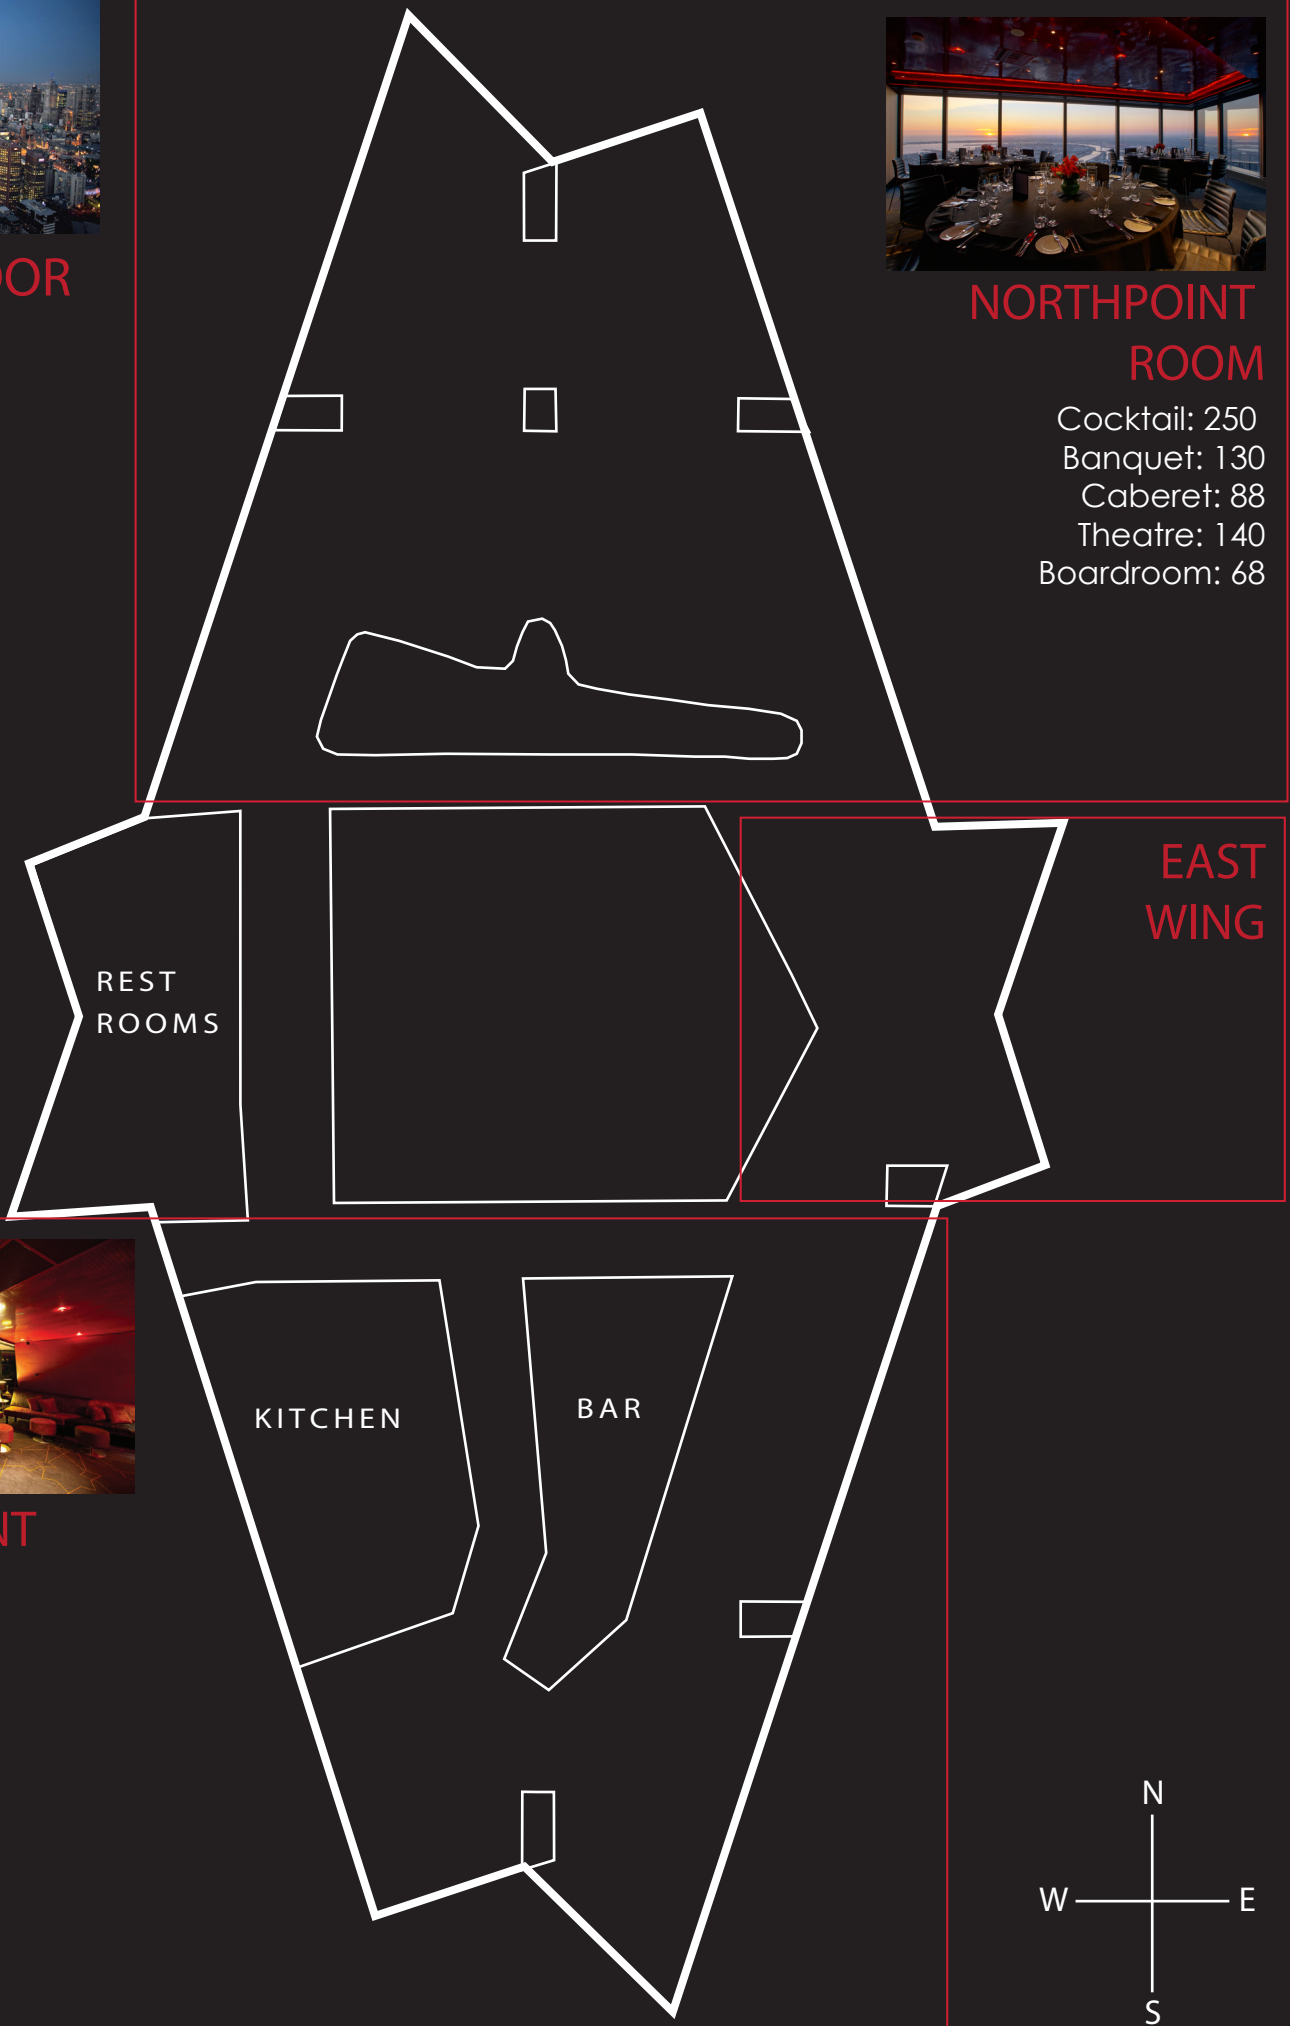

## WHOLE FLOOR

Cocktail: 450  
Banquet: 170

## NORTHPOINT ROOM

Cocktail: 250  
Banquet: 130  
Cabaret: 88  
Theatre: 140  
Boardroom: 68

## SOUTHPOINT ROOM

Cocktail: 110  
Banquet: 50  
Cabaret: 24  
Theatre: 40  
Boardroom: 24