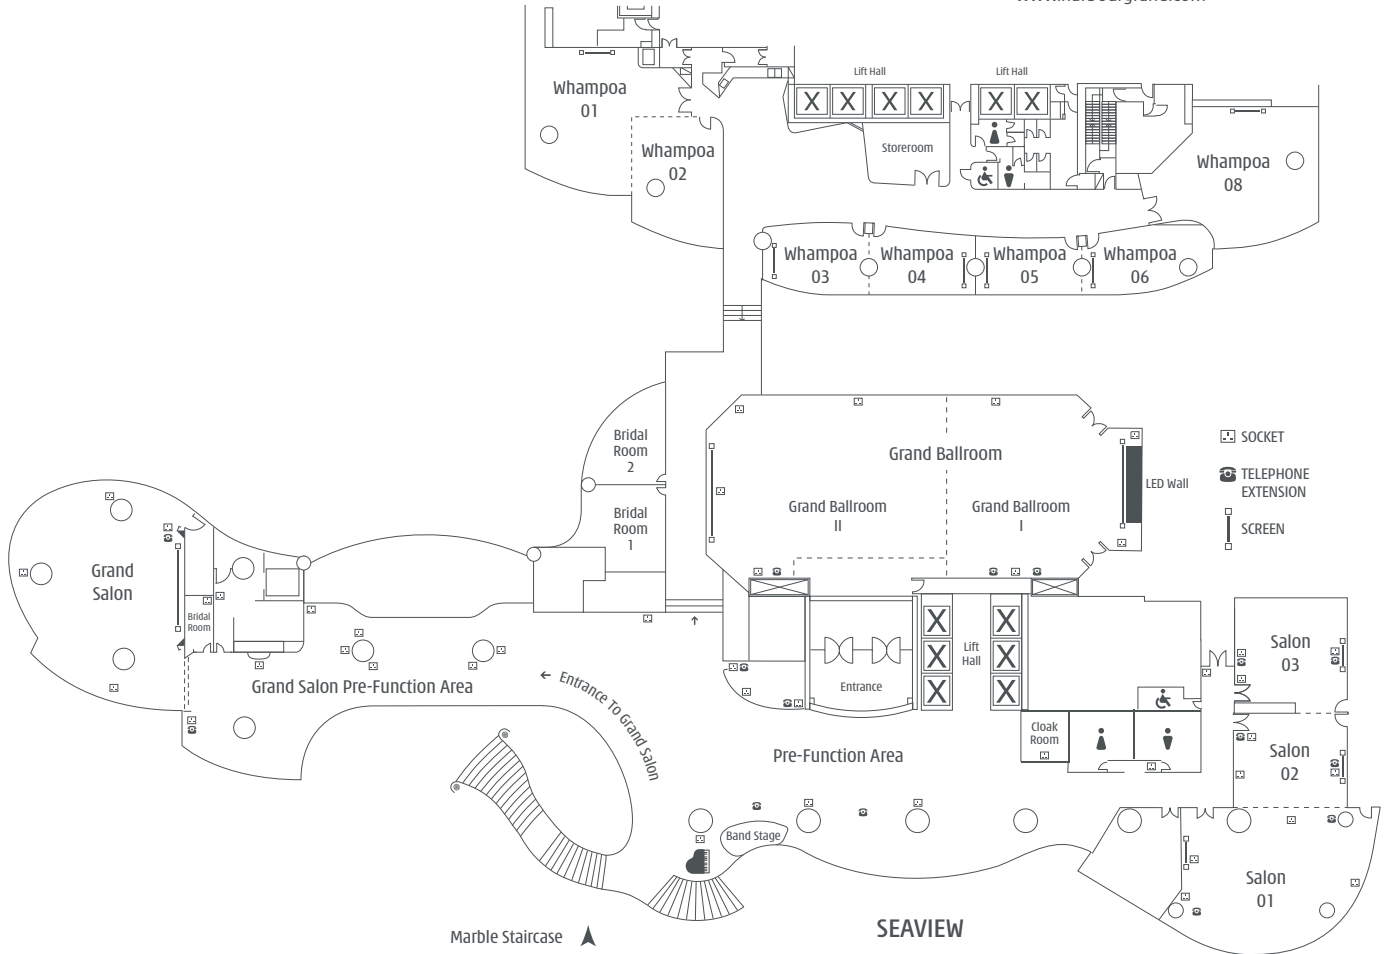

### Conference & Banqueting Capacity

Venue	Size		Banquet No. of Person	Cocktail No. of Person	Meeting			
	Sq. Ft.	Sq. m.			Classroom No. of Person	Theatre No. of Person	Boardroom/ Hollow Square No. of Person	U-Shape No. of Person
Grand Ballroom	4,500	418	396	600	234	550	84	80
Grand Ballroom I	1,797	167	120	250	75	179	48	35
Grand Ballroom II	2,206	205	144	280	84	212	48	35
Pre-function area	3,200	300	N/A	250	N/A	N/A	N/A	N/A
Grand Salon	1,722	160	84	110	66	136	36	28
Grand Salon Pre-function area	1,959	182	80	80	N/A	N/A	N/A	N/A
Salon 01 & 02	2,435	226	168	200	90	200	N/A	N/A
Salon 01	1,660	154	120	150	54	145	38	30
Salon 02	775	72	48	50	24	50	22	18
Salon 03	775	72	48	50	24	50	22	18
Whampoa 01 & 02	1,991	185	120	150	60	150	27	33
Whampoa 03 & 04	872	81	48	70	N/A	N/A	N/A	N/A
Whampoa 05 & 06	1,065	99	48	70	N/A	N/A	N/A	N/A
Whampoa 01	1,237	115	60	80	48	95	27	28
Whampoa 02	753	70	24	50	33	40	18	N/A
Whampoa 03	495	46	24	30	24	40	20	20
Whampoa 04	462	43	24	30	24	40	20	20
Whampoa 05	409	38	24	30	24	40	20	20
Whampoa 06	570	53	24	40	24	44	20	20
Whampoa 08	1,657	154	72	150	54	140	23	29