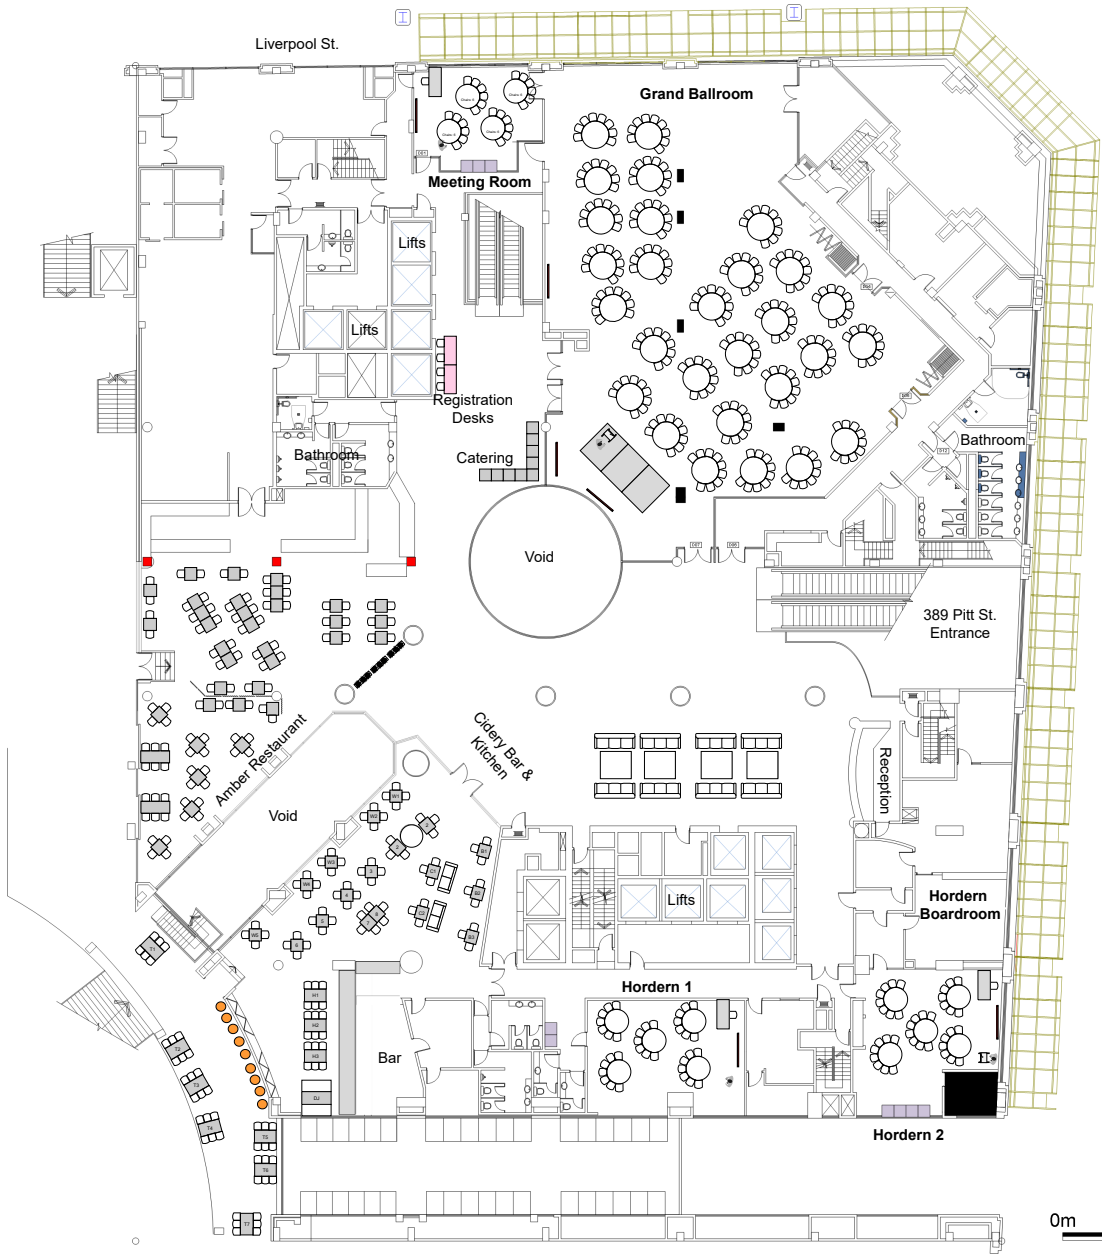

RYDGES

WORLD SQUARE

0m 7.5m 12.5m 25m